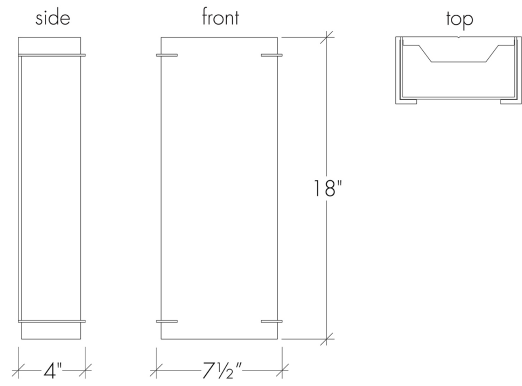

Base Specs
18"h x 7.5"w x 4"d

Loom 23517

standard finish:

BA - Bronze Age
BK - Black
BP - Black Pearl
CB - Cast Bronze
CH - Chestnut
CR - Chrome
DI - Dark Iron
EB - Empire Bronze
MB - Medieval Bronze
NB - New Brass
SB - Smokey Brass
SP - Satin Pewter
SS - Smoked Silver
WH - White