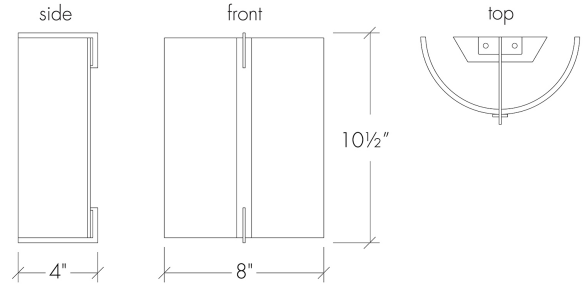

Base Specs
 10.5"h x 8"w x 4"d

Loom 23519

standard finish:

BA - Bronze Age
BK - Black
BP - Black Pearl
CB - Cast Bronze
CH - Chestnut
CR - Chrome
DI - Dark Iron
EB - Empire Bronze
MB - Medieval Bronze
NB - New Brass
SB - Smokey Brass
SP - Satin Pewter
SS - Smoked Silver
WH - White