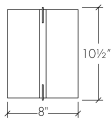

Base Specs
 10.5"h x 8"w x 4"d

Loom 23519

standard finish:

BA - Bronze Age
BK - Black
BP - Black Pearl
CB - Cast Bronze
CH - Chestnut
CR - Chrome
DI - Dark Iron
EB - Empire Bronze
MB - Medieval Bronze
NB - New Brass
SB - Smokey Brass
SP - Satin Pewter
SS - Smoked Silver
WH - White