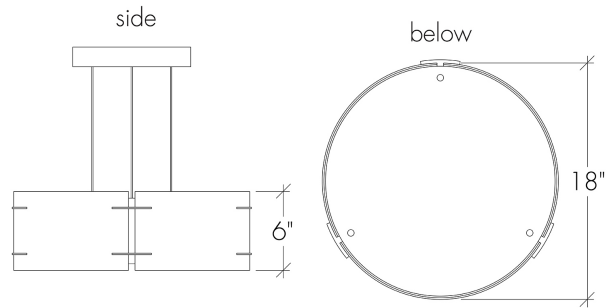

Loom 23520-18

project name:

project location:

specifier name:

specifier location:

quantity:

fixture type:

modifications:

Base Specs

18"dia x 6"h x 13.5-96" adj. OAH
Cable Hung

Notes

Powered hanging cables - no power cable