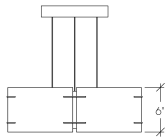

Notes

Powered hanging cables - no power cable