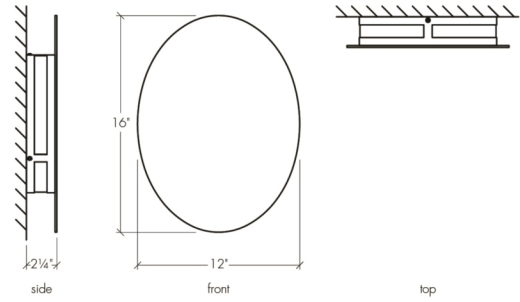

Base Specs

16"h x 12"w x 2.25"d

Notes

Marine grade primer available — **±\$ Inquire.**

Fortis 18397CS

standard finish:

CS - Coretn Steel

lampping: