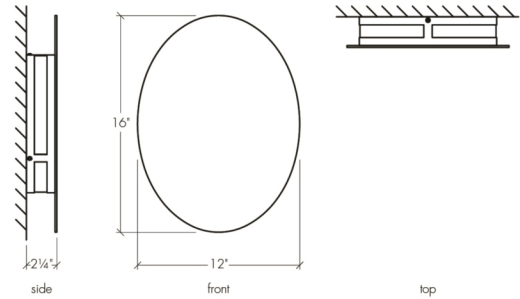

Fortis 18397

project name:	
project location:	
specifier name:	
specifier location:	
quantity:	
fixture type:	

modifications:

Base Specs

16"h x 12"w x 2.25"d

Notes

Marine grade primer available — **±\$ Inquire.**