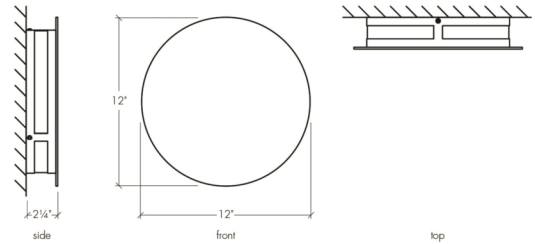

## Fortis 18396

project name:	
project location:	
specifier name:	
specifier location:	
quantity:	
fixture type:	

modifications:

**Base Specs**  
12"dia x 2.25"d

**Notes**  
Marine grade primer available — **±\$ Inquire.**