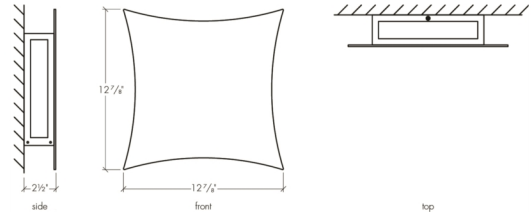

Fortis 18395

project name:	
project location:	
specifier name:	
specifier location:	
quantity:	
fixture type:	

modifications:

Base Specs

12.875"h x 12.875"w x 2.5"d

Notes

Dark Sky friendly available — **±\$ Inquire.**
Marine grade primer available — **±\$ Inquire.**