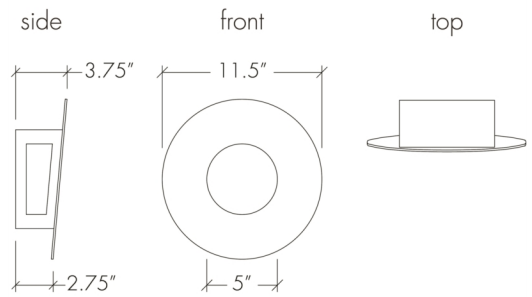

Base Specs
12"dia x 3.75"d

Eo 20447

standard finish:

BA - Bronze Age
BK - Black
BP - Black Pearl
CB - Cast Bronze
CH - Chestnut
CR - Chrome
DI - Dark Iron
EB - Empire Bronze
MB - Medieval Bronze
NB - New Brass
SB - Smokey Brass
SP - Satin Pewter
SS - Smoked Silver