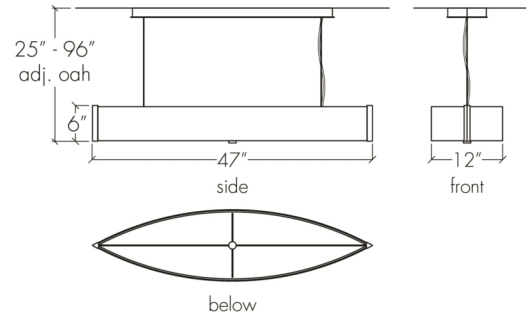

## Ellipse 19427

project name:

project location:

specifier name:

specifier location:

quantity:

fixture type:

modifications:

### Base Specs

6"h x 12"w x 47"l x 25-96"OAH  
Opal Acrylic Bottom Diffuser  
Cable Hung

---