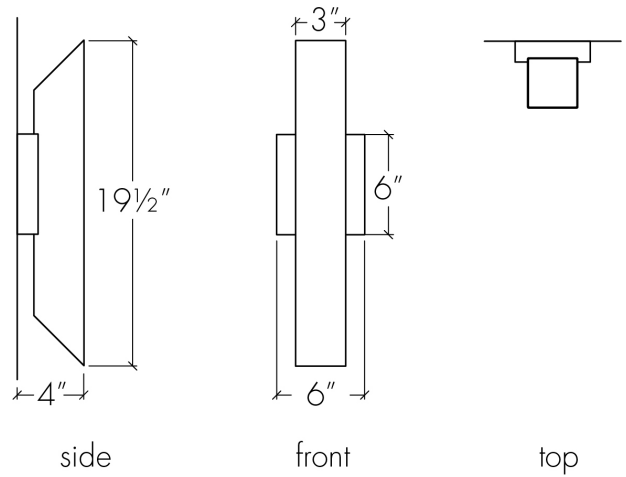

Base Specs

19.5"h x 6"w x 4"d Opal Acrylic Bottom Diffuser

Notes

Dark Sky friendly available — **±\$ Inquire.**
Marine grade primer available — **±\$ Inquire.**

Cylo 19415

standard finish:

BA - Bronze Age
BK - Black
BP - Black Pearl
CB - Cast Bronze
CH - Chestnut
CR - Chrome
DI - Dark Iron
EB - Empire Bronze
MB - Medieval Bronze
NB - New Brass
SB - Smokey Brass
SP - Satin Pewter
SS - Smoked Silver