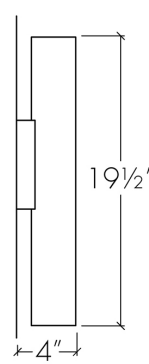

Cylo 19413

project name:

project location:

specifier name:

specifier location:

quantity:

fixture type:

modifications:

Base Specs

19.5"h x 6"w x 4"d Opal Acrylic Bottom Diffuser

Notes

Dark Sky friendly available — **±\$ Inquire.**
 Marine grade primer available — **±\$ Inquire.**

side

front

top

Cylo 19413