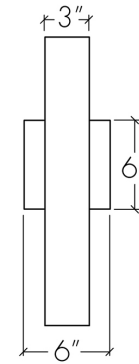

Base Specs

19.5"h x 6"w x 4"d Opal Acrylic Bottom Diffuser

Notes

Dark Sky friendly available — **±\$ Inquire.**
 Marine grade primer available — **±\$ Inquire.**

side

front

top

Cylo 19413