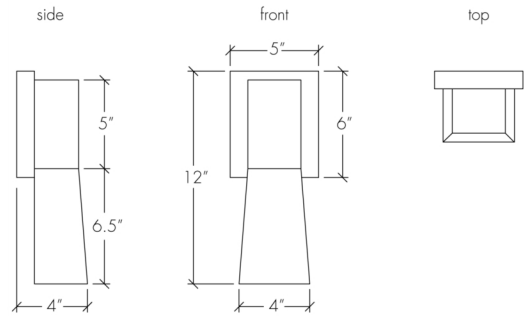

Cylo 21475

project name:	
project location:	
specifier name:	
specifier location:	
quantity:	
fixture type:	

modifications:

Base Specs

12"h x 5"w x 4"d

Notes

Dark Sky friendly available — **±\$ Inquire.**
Marine grade primer available — **±\$ Inquire.**