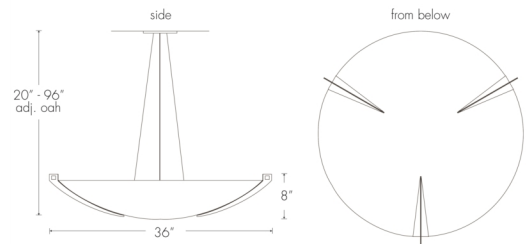

Compass 11202-36

project name:

project location:

specifier name:

specifier location:

quantity:

fixture type:

modifications:

Base Specs

36"dia x 8"d x 20-96"OAH
Cable Hung

Multiple Sizes Available

- 11202-24 | 24"dia x 5.75"d x 14-96"adj OAH
- 11202-30 | 30"dia x 7"d x 17-96"adj OAH
- 11202-36 | 36"dia x 8"d x 20-96"adj OAH
- 11202-48 | 48"dia x 9"d x 22-96"adj OAH