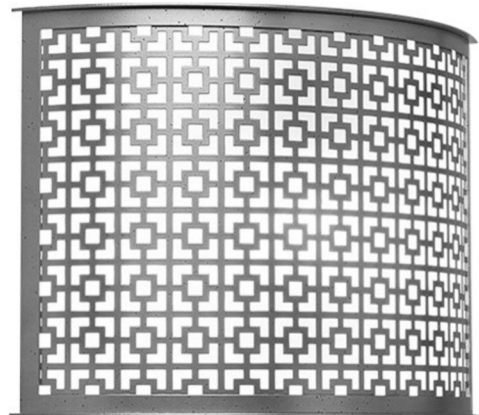

Clarus 14311

project name:

project location:

specifier name:

specifier location:

quantity:

fixture type:

modifications:

Base Specs

9"h x 12"w x 4"d

Clarus 14311

pattern:

A1 - Angles CL - Cloverleaf RD - Round SQ - Squares

standard finish:

- BA - Bronze Age
- BK - Black
- BP - Black Pearl
- CB - Cast Bronze
- CH - Chestnut
- CR - Chrome
- DI - Dark Iron
- EB - Empire Bronze
- MB - Medieval Bronze
- NB - New Brass
- SB - Smokey Brass
- SP - Satin Pewter
- SS - Smoked Silver

standard diffuser:

- OA - Opal Acrylic

lampping:

03: Incandescent, 1 x E12 - 60W max ea, Candelabra, 120V, Standard Phase Dimming, UL/cUL Dry/Damp

04: 9.38w Integrated LED, 1444 Initial Lumens, 3000K, 90 CRI, 120V-277V, 0-10V Dimming, UL/cUL Dry/Damp