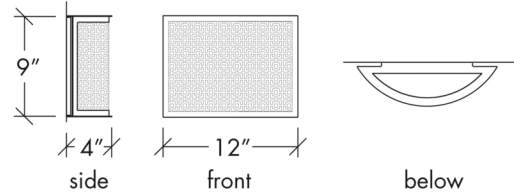

Base Specs

9"h x 12"w x 4"d

Clarus 14311

pattern:

A1 - Angles CL - Cloverleaf RD - Round SQ - Squares

standard finish:

- BA - Bronze Age
- BK - Black
- BP - Black Pearl
- CB - Cast Bronze
- CH - Chestnut
- CR - Chrome
- DI - Dark Iron
- EB - Empire Bronze
- MB - Medieval Bronze
- NB - New Brass
- SB - Smokey Brass
- SP - Satin Pewter
- SS - Smoked Silver