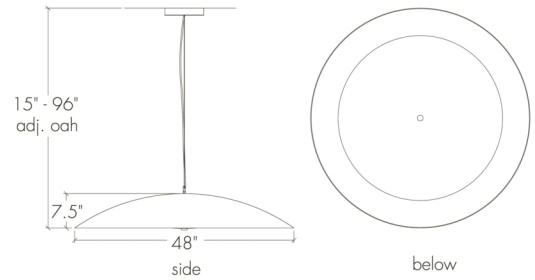

Base Specs

48"dia x 7.5"h x 15-96"OAH
 Opal Acrylic Bottom Diffuser
 Cable hung

Multiple Sizes Available

- 17384-36 | 36"dia x 4"h x 15-96"adj OAH
- 17384-44 | 44"dia x 6"h x 15-96"adj OAH
- 17384-48 | 48"dia x 7.5"h x 15-96"adj OAH

premium finish:

- CR - Chrome

lampping:

04: 82.6w Integrated LED, 12968 Initial Lumens, 3000K, 90 CRI, 120V-277V, 0-10V Dimming, UL/cUL Dry/Damp

standard diffuser:

- OA - Opal Acrylic

mounting:

Stem Mount — Specify OAH - **±\$ Inquire**
Sloped Ceiling Adaptable - **±\$ Inquire**