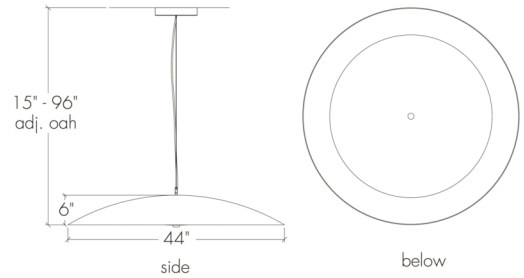

## Cirrus 17384-44

project name:

project location:

specifier name:

specifier location:

quantity:

fixture type:

modifications:

### Base Specs

44"dia x 6"h x 15-96"OAH  
 Opal Acrylic Bottom Diffuser  
 Cable hung

### Multiple Sizes Available

- 17384-36 | 36"dia x 4"h x 15-96"adj OAH
- 17384-44 | 44"dia x 6"h x 15-96"adj OAH
- 17384-48 | 48"dia x 7.5"h x 15-96"adj OAH

premium finish:

- CR - Chrome

lampping:

**04:** 56w Integrated LED, 8624 Initial Lumens, 3000K, 90 CRI, 120V-277V, 0-10V Dimming, UL/cUL Dry/Damp

standard diffuser:

- OA - Opal Acrylic

mounting:

Stem Mount — Specify OAH - **±\$ Inquire**  
 Sloped Ceiling Adaptable - **±\$ Inquire**