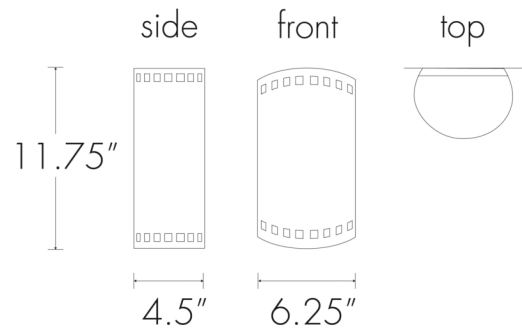

Basics 9263

project name:

project location:

specifier name:

specifier location:

quantity:

fixture type:

modifications:

Base Specs

11.75"h x 6.25"w x 4.5"d

Notes

Marine grade primer available — **±$ Inquire.**