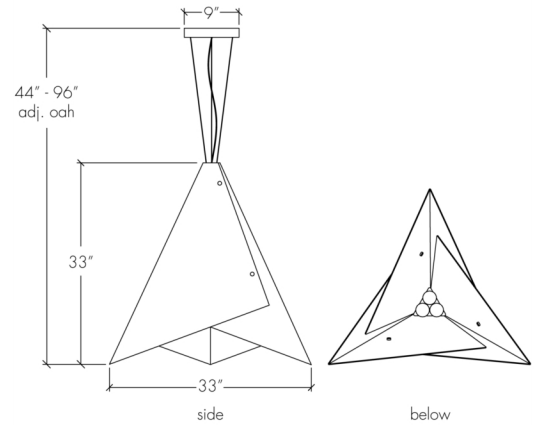

Base Specs

33"h x 33"l x 33"w x 44" - 96"adj OAH
Cable Hung

Notes

Acrylic Body - Finish choice applies to canopy and modern caps
Brass modern caps available upon request

Multiple Sizes Available

- 21471-14 | 13"h x 14"l x 14"w x 22" - 96"adj OAH
- 21471-22 | 22"h x 22"l x 22"w x 34" - 96"adj OAH
- 21471-33 | 33"h x 33"l x 33"w x 44" - 96"adj OAH