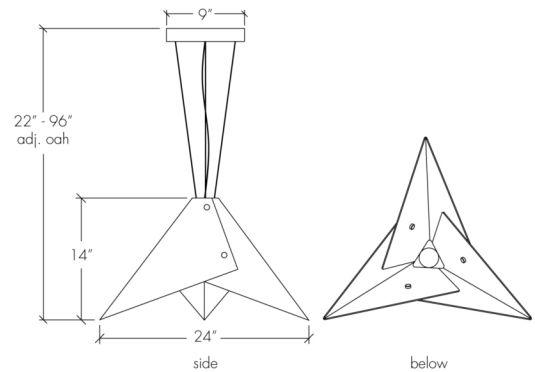

Base Specs

14"h x 24"l x 24"w x 22"- 96"adj OAH
Cable Hung

Notes

Acrylic Body - Finish choice applies to canopy and modern caps
Brass modern caps available upon request

Multiple Sizes Available

21470-24 | 14"h x 24"l x 24"w x 22"- 96"adj OAH
22470-36 | 21"h x 36"l x 36"w x 32"- 96"adj OAH