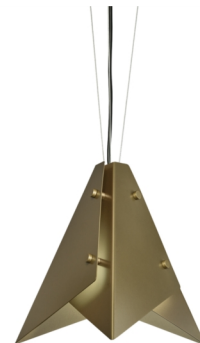

## Akira 21469-14

project name:

project location:

specifier name:

specifier location:

quantity:

fixture type:

modifications:

### Base Specs

13"h x 14"l x 14"w x 22" - 96" adj OAH  
Cable Hung

### Notes

Metal Body  
Brass modern caps available upon request

### Multiple Sizes Available

- 21469-14 | 13"h x 14"l x 14"w x 22" - 96" adj OAH
- 21469-22 | 22"h x 22"l x 22"w x 34" - 96" adj OAH
- 21469-33 | 33"h x 33"l x 33"w x 44" - 96" adj OAH