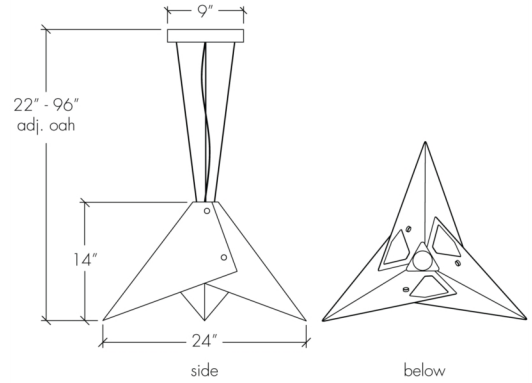

Base Specs

14"h x 24"l x 24"w x 22" - 96" adj OAH
Cable Hung

Notes

Metal Body
Brass modern caps available upon request

Multiple Sizes Available

21468-24 | 14"h x 24"l x 24"w x 22" - 96" adj OAH
22468-36 | 21"h x 36"l x 36"w x 32" - 96" adj OAH