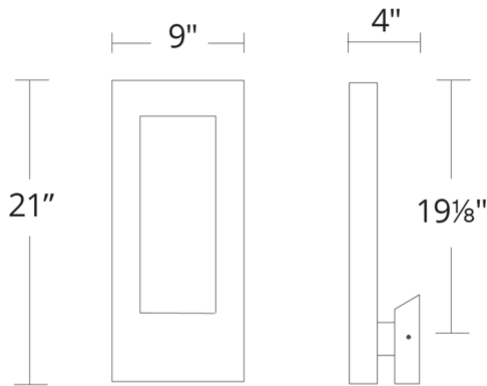

SPECIFICATIONS

Rated Life	54000 Hours
Standards	ETL, cETL, Wet Location Listed, IP65, Title 24 JA8: 2019 Compliant
Input	120 VAC, 50/60Hz
Dimming	ELV
Color Temp	3000K
CRI	90
Construction	Aluminum hardware

WS-W5521