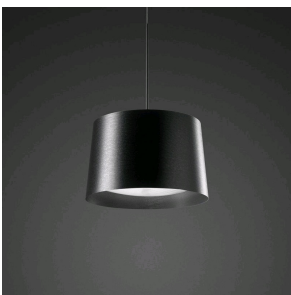

Twiggy Grid XL, outdoor
family

FOSCARINI

Twiggy