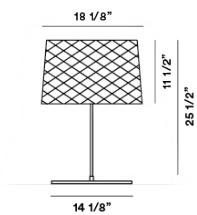

Twiggy Grid XL, outdoor

technical details

FOSCARINI

Outdoor table lamp with direct down light. Diffuser and rod made of fibreglass-based composite material and liquid coated. The diffuser is made of ribbons of composite material manually plied onto the mould, and the overlapping tapes create the woven surface that is subsequently hand-coated. An additional layer of ribbon to complete the diffuser covers the lower and upper edges. A laser-engraved transparent PMMA sheet in the middle catches and diffuses the light emitted by the multichip LEDs installed along the perimeter of the aluminium frame which acts as a dissipator. An additional opaline PMMA disc screens the light. Round base in polyester powder coated metal for guaranteed superior resistance to UV rays, to the weather and to chemicals. Electrical cable coated in black neoprene for outdoor use, transformer on the cable, fitted with a Schuko plug and terminal board without push-button panel.

Twiggy Grid XL

SCHEMATIC & LIGHT EMISSION

MATERIAL

Coated fibreglass-based composite material, PMMA, coated metal and aluminium

COLORS

ACCESSORIES

Twiggy Grid XL

LIGHT SOURCE

31W (Mid power)
2700 K 2010 lm CRI>90

CERTIFICATIONS