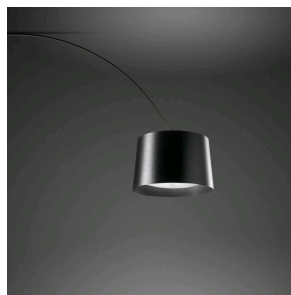

Twiggy Grid XL, outdoor
family

FOSCARINI

Twiggy