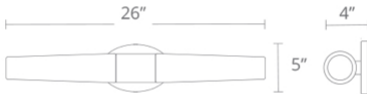

WS-38826

REPLACEMENT PARTS

RPL-GLA-38817 - Glass

Model & Size	Color Temp	Finish	LED Watts	LED Lumens	Delivered Lumens
WS-38826 26"	3000K	BK Black	24.6W	1918	1317
	3000K	BN Brushed Nickel	24.6W	1918	1317
	3000K	BR Brushed Brass	24.6W	1918	1317
	3000K	CH Chrome	24.6W	1918	1317