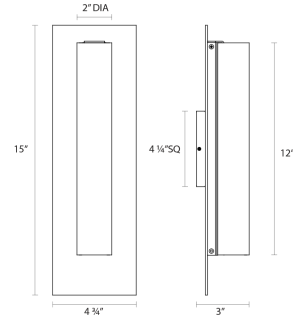

SONNEMAN
A WAY OF LIGHT

 Download

tubo slim led 12" LED Panel Sconce

2441.13-FT

DIMENSIONS

Height	15"
Width	4.75"
Extension	3"
Minimum Extension	3"
Maximum Extension	3"
Switch Type	N/A"
Fixture Weight	5 lbs.

ELECTRICAL SPECS

Bulb Type	Integral LED
Bulb Quantity	0
Bulb Included?	Yes
Wattage	8
Initial Lumens	540
Input Voltage	120VAC
CCT	3000K
CRI	90
Power Supply Type	Transformer
Power Supply Quantity	1
Power Supply Location	Outlet Box
Dimming Type	ELV

SHIPPING

Carton 1 L x W x H	22" x 7" x 7"
Carton 1 GW	5 lbs.

SHADE 1

Color	White
Material	Tubular Etched Glass
Height	12"
Diameter	2

AVAILABLE FINISHES

Polished Chrome (.01)
Satin Nickel (.13)

GENERAL LISTINGS