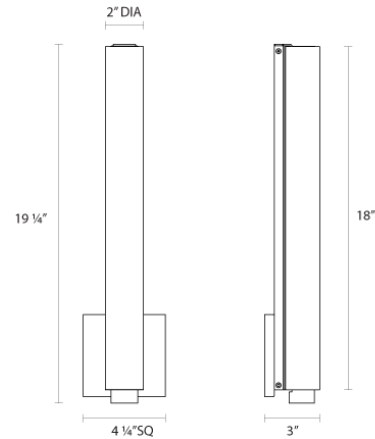

SONNEMAN
A WAY OF LIGHT

 Download

tubo slim led 18" LED Sconce

2442.01-DT

DIMENSIONS

Height	19.25"
Width	4.25"
Extension	3"
Minimum Extension	3"
Maximum Extension	3"
Switch Type	N/A"
Fixture Weight	3 lbs.

ELECTRICAL SPECS

Bulb Type	Integral LED
Bulb Quantity	0
Bulb Included?	Yes
Wattage	13
Initial Lumens	900
Input Voltage	120VAC
CCT	3000K
CRI	90
Power Supply Type	Transformer
Power Supply Quantity	1
Power Supply Location	Outlet Box
Dimming Type	ELV

SHIPPING

Carton 1 L x W x H	21" x 7" x 7"
Carton 1 GW	3 lbs.

SHADE 1

Color	White
Material	Tubular Etched Glass
Height	18"
Diameter	2

AVAILABLE FINISHES

Polished Chrome (.01)
Satin Nickel (.13)

GENERAL LISTINGS