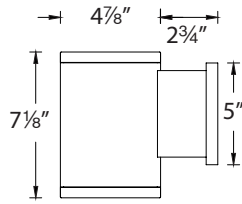

TUBE ARCHITECTURAL DS-WS05

WAC LIGHTING

LED Wall Mounts

Fixture Type:

Catalog Number:

Project:

Location:

PRODUCT DESCRIPTION

The latest energy efficient LED technology in an appealing cylindrical profile delivers accent and wall wash lighting. Comes in various light distribution and beam angle options.

FEATURES

- High performance exterior rated LED wall mount light
- Fixture can install upside down to alter light distribution
- Solid aluminum construction
- 5 year warranty

SPECIFICATIONS

Input: Universal voltage 120V - 277VAC, 50/60Hz
Dimming: Electronic low voltage (ELV) : 100% - 5%
0-10V: 100% - 1%
Light Source: High output 3 Step Mac Adam Ellipse COB
Rated life of 60,000 hours at L70
Finish: Electrostatically powder coated, white, black, bronze and graphite
Standards: IP65 rated, ETL & cETL wet location listed, Energy Star® 2.2 rated Title 24 JA8-2016 Compliant
Operating Temp: -13°F to 122°F (-25°C to 50°C)

ORDERING NUMBER

Diameter	Watt	Beam	Beam Angle	Color Temp	CRI	Reference Output ¹	Efficacy (lm/w)	Light Distribution	Finish			
						Lumen	CBCP					
DS-WS05	5" 25W	S Straight up or down	16°	927S	2700K	90	1825	10050	73		BK Black WT White BZ Bronze GH Graphite	
				27S	2700K	85	2190	12057	88			
				930S	3000K	90	1895	10427	76			
				30S	3000K	85	2300	12644	92			
				35S	3500K	85	2350	12937	94			
				40S	4000K	85	2375	13062	95			
	DS-WS0517	5" 17W	N Straight up or down	25°	927S	2700K	90	1810	5280	72		
					27S	2700K	85	2170	6335	87		
					930S	3000K	90	1880	5478	75		
		F Straight up or down	33°	30S	3000K	85	2275	6643	91			
				35S	3500K	85	2330	6797	93			
				40S	4000K	85	2350	6863	94			
		F Away from the wall	N/A	N/A	927A	2700K	90	2000	N/A	80		
					27A	2700K	85	2400	N/A	96		
					930A	3000K	90	2075	N/A	83		
30A	3000K				85	2520	N/A	101				
35A	3500K				85	2575	N/A	103				
40A	4000K				85	2600	N/A	104				
F Towards the wall	N/A	N/A	927B	2700K	90	2000	N/A	80				
			27B	2700K	85	2400	N/A	96				
			930B	3000K	90	2075	N/A	83				
			30B	3000K	85	2520	N/A	101				
			35B	3500K	85	2575	N/A	103				
			40B	4000K	85	2600	N/A	104				

DS-WS05-_____ - _____

¹Reference output shows 25W output. Multiply by 0.7 to determine output for 17W combinations.

Example: DS-WS05-F930A-WT

wacighting.com
Phone (800) 526.2588
Fax (800) 526.2585

Headquarters/Eastern Distribution Center
44 Harbor Park Drive
Port Washington, NY 11050

Central Distribution Center
1600 Distribution Ct
Lithia Springs, GA 30122

Western Distribution Center
1750 Archibald Avenue
Ontario, CA 91760