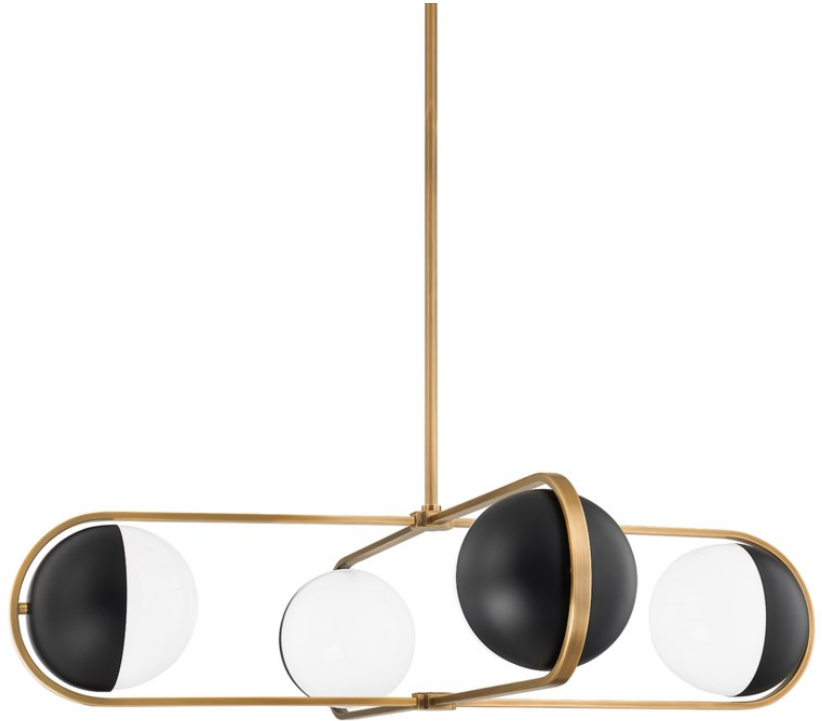

WILLARD

F9942-PBR/SBK

Capped opal glossy globes are suspended within elongated metallic bands for a look that is balanced and beautiful. The Patina Brass and Soft Black finishes work together to give the fixture an earthy, moody vibe. The clean lines and unique design bring a glamorous modern styling to any ceiling.

FINISHES

PATINA BRASS (PBR)

DIMENSIONS

Height 9.75"

Width/Diameter 41.50"

Minimum Height 16.75"

Maximum Height 58.75"

Canopy/Backplate 6.00"

Hanging Type 1-6" / 2-12" / 1-18" Stems

Weight 20.07lb

GLASS/SHADES

Material Glass

Attachment

Color Opal

LAMPING/ELECTRICAL

Bulb 1

Bulb Included No

Socket Type E26 Medium Base

Wattage 60w

Voltage 120

SHIPPING

Carton 1 36" x 36" x 14"

Carton 1 Weight 30lb

Shipping Method Truck Only