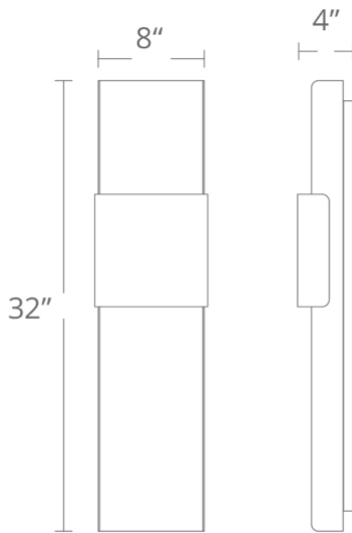

Project:

Location:

Fixture Type:

Catalog Number:

AVAILABLE FINISHES:

Tribeca

WS-40832

PRODUCT DESCRIPTION

WS-40832

Model & Size	Color Temp	Finish	LED Watts	LED Lumens	Delivered Lumens
WS-40832 32"	3000K	BZ/GL Bronze & Gold Leaf	21.1W	1167	760

Example: **WS-40832-BZ/GL**

•For 277V special order, add an "F" before the finish: WS-40832F-BZ/GL