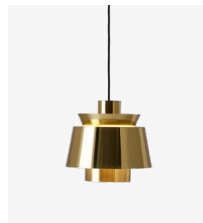

W: 22cm / 8.7in
D: 22cm / 8.7in

Utzon Special Edition^{JU1}

Jørn Utzon

1947

Product category
Pendant

Environment
Indoor

Material
Lacquered metal, 4 meter fabric cord

Colours
Brass, White, Steel Blue

Production process
The metal shades are made from a combination of deep drawing and spinning.

Dimensions
H: 23cm / 9.1in
W: 22cm / 8.7in
D: 22cm / 8.7in

Packaging dimensions
H: 26cm / 10.2in
W: 25cm / 9.8in
D: 25cm / 9.8in

Colli quantity
2 pc

Weight
Product: 1.4 kg / Incl. packaging: 1.7 kg

Technical specification
Voltage 220-240V – 50Hz

Light source
E27 max 40 Watt. Bulb is not included.
Canopy is included.

Certifications
CE UK CA

Cord Length
400cm / 157.5in

Cleaning instructions
Clean with soft dry cloth. Always switch off electricity supply before cleaning.

→ **Stock items**
Brass, White, Steel Blue

→ Brass