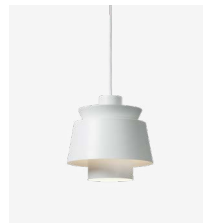

W: 22cm / 8.7in
D: 22cm / 8.7in

Utzon Special Edition^{JU1}

Jørn Utzon

1947

Product category
Pendant

Environment
Indoor

Material
Lacquered metal, 4 meter fabric cord

Colours
Brass, White, Steel Blue

Production process
The metal shades are made from a combination of deep drawing and spinning.

Dimensions
H: 23cm / 9.1in
W: 22cm / 8.7in
D: 22cm / 8.7in

Packaging dimensions
H: 26cm / 10.2in
W: 25cm / 9.8in
D: 25cm / 9.8in

Colli quantity
2 pc

Weight
Product: 1.4 kg / Incl. packaging: 1.7 kg

Technical specification
Voltage 220-240V – 50Hz

Light source
E27 max 40 Watt. Bulb is not included.
Canopy is included.

Certifications
CE UK CA

Cord Length
400cm / 157.5in

Cleaning instructions
Clean with soft dry cloth. Always switch off electricity supply before cleaning.

→ **Stock items**
Brass, White, Steel Blue

→ White