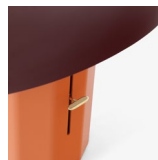

→ Amber & Ruby