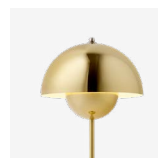

Flowerpot^{VP3}
Verner Panton
1968

Shade Ø: 23cm / 9.1in

Flowerpot^{VP3} Verner Panton 1968

Product category
Table Lamp

Environment
Indoor

Material
Lacquered steel with 2 meter clear PVC cord.

Production process
The two shades are made from deep drawn metal.

Cobalt Blue, Swim Blue, Mustard, Dark Plum, Grey Beige, Tangy Pink, Matt Black, Matt Light Grey, Matt White, Stone Blue, Vermilion Red, Signal Green, Brass-plated, Chrome-plated. Due to variation in material, a slight tone difference may occur.

Related products

VP1 VP7 VP2

VP4 VP8 VP9

→ Cobalt Blue

→ Mustard

→ Dark Plum

→ Tangy Pink

→ Swim Blue

→ Signal Green

→ Vermilion Red

→ Matt Light
Grey

→ Matt Black

→ Matt White

→ Stone Blue

→ Grey Beige

→ Brass-plated