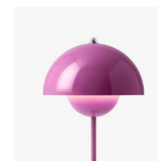

Flowerpot^{VP3}
Verner Panton
1968

Shade Ø: 23cm / 9.1in

Flowerpot^{VP3} Verner Panton 1968

Product category
Table Lamp

Environment
Indoor

Material
Lacquered steel with 2 meter clear PVC cord.

Production process
The two shades are made from deep drawn metal.

Cobalt Blue, Swim Blue, Mustard, Dark Plum, Grey Beige, Tangy Pink, Matt Black, Matt Light Grey, Matt White, Stone Blue, Vermilion Red, Signal Green, Brass-plated, Chrome-plated. Due to variation in material, a slight tone difference may occur.

Related products

VP1 VP7 VP2

VP4 VP8 VP9

→ Cobalt Blue

→ Mustard

→ Dark Plum

→ Tangy Pink

→ Swim Blue

→ Signal Green

→ Vermilion Red

→ Matt Light
Grey

→ Matt Black

→ Matt White

→ Stone Blue

→ Grey Beige

→ Brass-plated