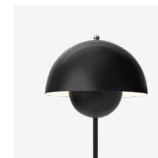

Flowerpot^{VP3}
Verner Panton
1968

Shade Ø: 23cm / 9.1in

Flowerpot^{VP3} Verner Panton 1968

Product category
Table Lamp

Environment
Indoor

Material
Lacquered steel with 2 meter clear PVC cord.

Production process
The two shades are made from deep drawn metal.

Cobalt Blue, Swim Blue, Mustard, Dark Plum, Grey Beige, Tangy Pink, Matt Black, Matt Light Grey, Matt White, Stone Blue, Vermilion Red, Signal Green, Brass-plated, Chrome-plated. Due to variation in material, a slight tone difference may occur.

Related products

VP1 VP7 VP2

VP4 VP8 VP9

→ Cobalt Blue

→ Mustard

→ Dark Plum

→ Tangy Pink

→ Swim Blue

→ Signal Green

→ Vermilion Red

→ Matt Light
Grey

→ Matt Black

→ Matt White

→ Stone Blue

→ Grey Beige

→ Brass-plated