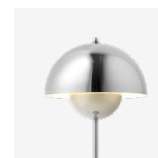

Flowerpot^{VP3}
Verner Panton
1968

Shade Ø: 23cm / 9.1in

Flowerpot^{VP3} Verner Panton 1968

Product category
Table Lamp

Environment
Indoor

Material
Lacquered steel with 2 meter clear PVC cord.

Production process
The two shades are made from deep drawn metal.

Cobalt Blue, Swim Blue, Mustard, Dark Plum, Grey Beige, Tangy Pink, Matt Black, Matt Light Grey, Matt White, Stone Blue, Vermilion Red, Signal Green, Brass-plated, Chrome-plated. Due to variation in material, a slight tone difference may occur.

Related products

VP1 VP7 VP2

VP4 VP8 VP9

→ Cobalt Blue

→ Mustard

→ Dark Plum

→ Tangy Pink

→ Swim Blue

→ Signal Green

→ Vermilion Red

→ Matt Light
Grey

→ Matt Black

→ Matt White

→ Stone Blue

→ Grey Beige

→ Brass-plated