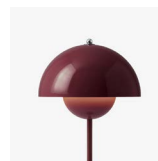

Flowerpot^{VP3}
Verner Panton
1968

Shade Ø: 23cm / 9.1in

Flowerpot^{VP3} Verner Panton 1968

Product category
Table Lamp

Environment
Indoor

Material
Lacquered steel with 2 meter clear PVC cord.

Production process
The two shades are made from deep drawn metal.

Cobalt Blue, Swim Blue, Mustard, Dark Plum, Grey Beige, Tangy Pink, Matt Black, Matt Light Grey, Matt White, Stone Blue, Vermilion Red, Signal Green, Brass-plated, Chrome-plated. Due to variation in material, a slight tone difference may occur.

Related products

VP1 VP7 VP2

VP4 VP8 VP9

→ Cobalt Blue

→ Mustard

→ Dark Plum

→ Tangy Pink

→ Swim Blue

→ Signal Green

→ Vermilion Red

→ Matt Light
Grey

→ Matt Black

→ Matt White

→ Stone Blue

→ Grey Beige

→ Brass-plated