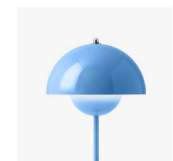

Flowerpot^{VP3}
Verner Panton
1968

Shade Ø: 23cm / 9.1in

Flowerpot^{VP3} Verner Panton 1968

Product category
Table Lamp

Environment
Indoor

Material
Lacquered steel with 2 meter clear PVC cord.

Production process
The two shades are made from deep drawn metal.

Cobalt Blue, Swim Blue, Mustard, Dark Plum, Grey Beige, Tangy Pink, Matt Black, Matt Light Grey, Matt White, Stone Blue, Vermilion Red, Signal Green, Brass-plated, Chrome-plated. Due to variation in material, a slight tone difference may occur.

Related products

VP1 VP7 VP2

VP4 VP8 VP9

→ Cobalt Blue

→ Mustard

→ Dark Plum

→ Tangy Pink

→ Swim Blue

→ Signal Green

→ Vermilion Red

→ Matt Light
Grey

→ Matt Black

→ Matt White

→ Stone Blue

→ Grey Beige

→ Brass-plated