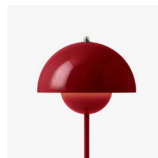

Flowerpot^{VP3}
Verner Panton
1968

Shade Ø: 23cm / 9.1in

Flowerpot^{VP3} Verner Panton 1968

Product category
Table Lamp

Environment
Indoor

Material
Lacquered steel with 2 meter clear PVC cord.

Production process
The two shades are made from deep drawn metal.

Cobalt Blue, Swim Blue, Mustard, Dark Plum, Grey Beige, Tangy Pink, Matt Black, Matt Light Grey, Matt White, Stone Blue, Vermilion Red, Signal Green, Brass-plated, Chrome-plated. Due to variation in material, a slight tone difference may occur.

Related products

VP1 VP7 VP2

VP4 VP8 VP9

→ Cobalt Blue

→ Mustard

→ Dark Plum

→ Tangy Pink

→ Swim Blue

→ Signal Green

→ Vermilion Red

→ Matt Light
Grey

→ Matt Black

→ Matt White

→ Stone Blue

→ Grey Beige

→ Brass-plated