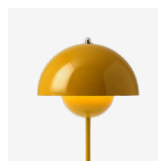

Flowerpot^{VP3}
Verner Panton
1968

Shade Ø: 23cm / 9.1in

Flowerpot^{VP3} Verner Panton 1968

Product category
Table Lamp

Environment
Indoor

Material
Lacquered steel with 2 meter clear PVC cord.

Production process
The two shades are made from deep drawn metal.

Cobalt Blue, Swim Blue, Mustard, Dark Plum, Grey Beige, Tangy Pink, Matt Black, Matt Light Grey, Matt White, Stone Blue, Vermilion Red, Signal Green, Brass-plated, Chrome-plated. Due to variation in material, a slight tone difference may occur.

Related products

VP1 VP7 VP2

VP4 VP8 VP9

→ Cobalt Blue

→ Mustard

→ Dark Plum

→ Tangy Pink

→ Swim Blue

→ Signal Green

→ Vermilion Red

→ Matt Light
Grey

→ Matt Black

→ Matt White

→ Stone Blue

→ Grey Beige

→ Brass-plated