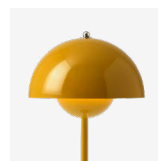

Flowerpot^{VP9}
Verner Panton
1968

H: 29.5cm / 11.6in

Ø: 16cm / 6.3in

Flowerpot^{VP9} Verner Panton 1968

Product category

Portable table lamp

Environment

This lamp is for indoors use only. It can be taken outdoors, but must be kept and stored indoors. (Chrome-plated & Brass-plated: indoors use only)

Material

Polycarbonate and steel

Production process

The base and the lamp shade are molded in polycarbonate (PC). The dimmer is made from steel.

Dimensions

Ø: 16cm / 6.29in, H: 29.5cm / 11.6in

Packaging dimensions

→ Stock item

Cobalt Blue, Swim Blue, Mustard, Dark Plum, Grey Beige, Tangy Pink, Matt Black, Matt Light Grey, Matt White, Stone Blue, Vermilion Red, Signal Green, Brass-plated, Chrome-plated.

Due to variation in material, a slight tone difference may occur.

Related products

→ Cobalt Blue

→ Mustard

→ Dark Plum

→ Tangy Pink

→ Swim Blue

→ Signal Green

→ Vermilion Red