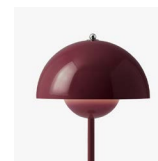

Flowerpot^{VP9}
Verner Panton
1968

H: 29.5cm / 11.6in

Ø: 16cm / 6.3in

Flowerpot^{VP9} Verner Panton 1968

Product category

Portable table lamp

Environment

This lamp is for indoors use only. It can be taken outdoors, but must be kept and stored indoors. (Chrome-plated & Brass-plated: indoors use only)

Material

Polycarbonate and steel

Production process

The base and the lamp shade are molded in polycarbonate (PC). The dimmer is made from steel.

Dimensions

Ø: 16cm / 6.29in, H: 29.5cm / 11.6in

Packaging dimensions

→ Stock item

Cobalt Blue, Swim Blue, Mustard, Dark Plum, Grey Beige, Tangy Pink, Matt Black, Matt Light Grey, Matt White, Stone Blue, Vermilion Red, Signal Green, Brass-plated, Chrome-plated.

Due to variation in material, a slight tone difference may occur.

Related products

→ Cobalt Blue

→ Mustard

→ Dark Plum

→ Tangy Pink

→ Swim Blue

→ Signal Green

→ Vermilion Red