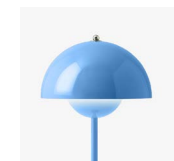

Flowerpot^{VP9}
Verner Panton
1968

H: 29.5cm / 11.6in

Ø: 16cm / 6.3in

Flowerpot^{VP9} Verner Panton 1968

Product category

Portable table lamp

Environment

This lamp is for indoors use only. It can be taken outdoors, but must be kept and stored indoors. (Chrome-plated & Brass-plated: indoors use only)

Material

Polycarbonate and steel

Production process

The base and the lamp shade are molded in polycarbonate (PC). The dimmer is made from steel.

Dimensions

Ø: 16cm / 6.29in, H: 29.5cm / 11.6in

Packaging dimensions

→ Stock item

Cobalt Blue, Swim Blue, Mustard, Dark Plum, Grey Beige, Tangy Pink, Matt Black, Matt Light Grey, Matt White, Stone Blue, Vermilion Red, Signal Green, Brass-plated, Chrome-plated.

Due to variation in material, a slight tone difference may occur.

Related products

→ Cobalt Blue

→ Mustard

→ Dark Plum

→ Tangy Pink

→ Swim Blue

→ Signal Green

→ Vermilion Red