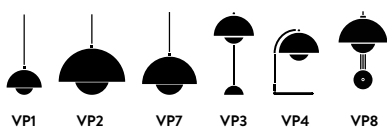

Material

Polycarbonate and steel

Production process

The base and the lamp shade are molded in polycarbonate (PC). The dimmer is made from steel.

Dimensions

Ø: 16cm / 6.29in, H: 29.5cm / 11.6in

Packaging dimensions

H: 33cm / 13in, W: 19cm / 7.5in, D: 19cm / 7.5in

Colli quantity

1 pc

Weight

Product: 0.8 kg / Incl. packaging: 1.7 kg.

Technical specification

3 Watt LED board, dimmable

CRI: > 90, Colour temperature (Kelvin): 2700K

Light output: 104 lumen, Charging time: 8 hours

Operating time in highest light setting: 10 hours

Dimmability: 3 level touch dimmer 100% - 50% - 20 %

Battery: Replaceable (spare part)

Certifications

Magnetic charger

Cable (2m)

Charging tray with room for 12 lamps can be purchased at &Tradition.

Cleaning instructions

Wipe the surface of the lamp with a soft, damp sponge or cloth, and wipe immediately after with a dry cloth. Do not use any abrasive cleaning tools such as steel wool, scouring sponges or stiff brushes. Never use strong cleaning agents such as white spirit, turpentine, household glass cleaner or cellulose thinner.

→ Stock item

Cobalt Blue, Swim Blue, Mustard, Dark Plum, Grey Beige, Tangy Pink, Matt Black, Matt Light Grey, Matt White, Stone Blue, Vermilion Red, Signal Green, Brass-plated, Chrome-plated.

Due to variation in material, a slight tone difference may occur.

Related products

→ Cobalt Blue