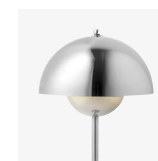

Flowerpot^{VP9}
Verner Panton
1968

H: 29.5cm / 11.6in

Ø: 16cm / 6.3in

Flowerpot^{VP9} Verner Panton 1968

Product category

Portable table lamp

Environment

This lamp is for indoors use only. It can be taken outdoors, but must be kept and stored indoors. (Chrome-plated & Brass-plated: indoors use only)

Material

Polycarbonate and steel

Production process

The base and the lamp shade are molded in polycarbonate (PC). The dimmer is made from steel.

Dimensions

Ø: 16cm / 6.29in, H: 29.5cm / 11.6in

Packaging dimensions

→ Stock item

Cobalt Blue, Swim Blue, Mustard, Dark Plum, Grey Beige, Tangy Pink, Matt Black, Matt Light Grey, Matt White, Stone Blue, Vermilion Red, Signal Green, Brass-plated, Chrome-plated.

Due to variation in material, a slight tone difference may occur.

→ Matt Light Grey

→ Matt Black

→ Matt White

→ Stone Blue

→ Grey Beige

→ Brass-plated

→ Chrome-plated

&Tradition[®]