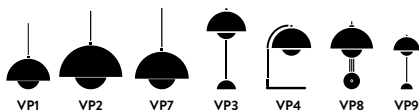

Flowerpot^{VP10}

Verner Panton

1968

Shade Ø: 16cm / 6 in

Product description

Pendant

Environment

Indoor

Material

Lacquered steel with fabric cord.

Production process

The two shades are made from spun steel.

Dimensions

Ø: 16cm / 6in, H: 12.7cm / 5in

Packaging dimensions

H: 20.5cm / 8in, W: 20.5cm / 8in,
D: 15.7cm / 6in

Colli quantity

2 pcs

Weight

Product: 0.55 kg / Incl. packaging: 1 kg.

Voltage

220-240V - 50Hz.

Light source

G9 max 5W LED. Bulb is not included.

Certifications

Canopy

Included

Cord length

300cm / 118.1in

Country of origin

PRC

Cleaning Instructions

Clean with soft dry cloth. Always switch off the electricity supply before cleaning.

→ Stock item

Cobalt Blue, Swim Blue, Dark Plum, Grey Beige, Vermilion Red, Mustard, Tangy Pink, Matt Black, Matt Light Grey, Matt White, Stone Blue, Flowerpot Pattern, Brass-plated, Chrome-plated, Signal Green.
Due to variation in material, a slight tone difference may occur.

Related products

&Tradition®