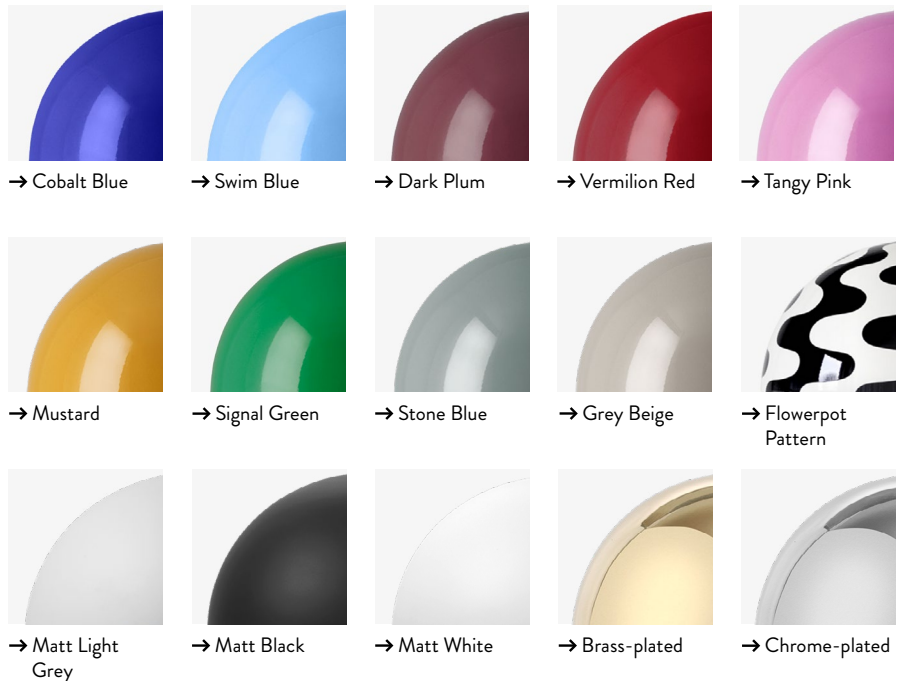

Flowerpot^{VP10}

Verner Panton

1968

Shade Ø: 16cm / 6 in

Product description

Pendant

Environment

Indoor

Material

Lacquered steel with fabric cord.

Production process

The two shades are made from spun steel.

Dimensions

Ø: 16cm / 6in, H: 12.7cm / 5in

Packaging dimensions

H: 20.5cm / 8in, W: 20.5cm / 8in,
D: 15.7cm / 6in

Colli quantity

2 pcs

Weight

Product: 0.55 kg / Incl. packaging: 1 kg.

Voltage

220-240V - 50Hz.

Light source

G9 max 5W LED. Bulb is not included.

Certifications

Canopy

Included

Cord length

300cm / 118.1in

Country of origin

PRC

Cleaning Instructions

Clean with soft dry cloth. Always switch off the electricity supply before cleaning.

→ Stock item

Cobalt Blue, Swim Blue, Dark Plum, Grey Beige, Vermilion Red, Mustard, Tangy Pink, Matt Black, Matt Light Grey, Matt White, Stone Blue, Flowerpot Pattern, Brass-plated, Chrome-plated, Signal Green.
Due to variation in material, a slight tone difference may occur.

Related products

&Tradition®