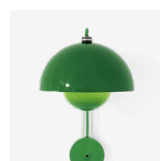

Flowerpot^{VP8}
Verner Panton
1968

Ø: 23cm / 9.1in

Flowerpot^{VP8} Verner Panton 1968

Product category
Wall lamp

Production process
The two shades are made from deep drawn metal and the base of the lamp is die casted.

Environment
Indoor

Material
Lacquered metal with fabric cord.

Dimensions
Ø: 23cm / 9.1in, H: 36cm / 14in

Packaging dimensions
H: 26cm / 10.2in W: 40cm / 15.7 D: 28cm / 10.8in

Weight
Product: 1.3 kg / Incl. packaging: 2.5 kg.

Related products

→ Matt White

→ Matt Light Grey

→ Matt Black

→ Grey Beige

→ Mustard

→ Vermilion Red

→ Signal Green