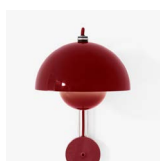

Flowerpot^{VP8}
Verner Panton
1968

Ø: 23cm / 9.1in

Flowerpot^{VP8} Verner Panton 1968

Product category
Wall lamp

Production process
The two shades are made from deep drawn metal and the base of the lamp is die casted.

Environment
Indoor

Material
Lacquered metal with fabric cord.

Dimensions
Ø: 23cm / 9.1in, H: 36cm / 14in

Packaging dimensions
H: 26cm / 10.2in W: 40cm / 15.7 D: 28cm / 10.8in

Weight
Product: 1.3 kg / Incl. packaging: 2.5 kg.

Related products

→ Matt White

→ Matt Light Grey

→ Matt Black

→ Grey Beige

→ Mustard

→ Vermilion Red

→ Signal Green