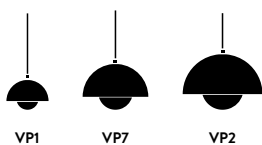

Ø: 23cm / 9.1in

Flowerpot^{VP8} Verner Panton 1968

Product category
Wall lamp

Production process
The two shades are made from deep drawn metal and the base of the lamp is die casted.

Environment
Indoor

Material
Lacquered metal with fabric cord.

Dimensions
Ø: 23cm / 9.1in, H: 36cm / 14in

Packaging dimensions
H: 26cm / 10.2in W: 40cm / 15.7 D: 28cm / 10.8in

Weight
Product: 1.3 kg / Incl. packaging: 2.5 kg.

Colli quantity
1

Technical specification
Voltage 220-240V – 50Hz, IP20, Class II

Light source
E27 Max 40W. Bulb is not included.

Certifications
CE UK CA

Cord Length
200cm / 78.7in. The lamp offers hard wired installation.

Cleaning instructions
Clean with soft dry cloth. Always switch off the electricity supply before cleaning.

→ **Stock items**
Matt White, Matt Light Grey, Matt Black, Grey Beige, Mustard, Vermilion Red, Signal Green, Chrome-plated.
Due to variation in material, a slight tone difference may occur.

Related products

→ Matt White