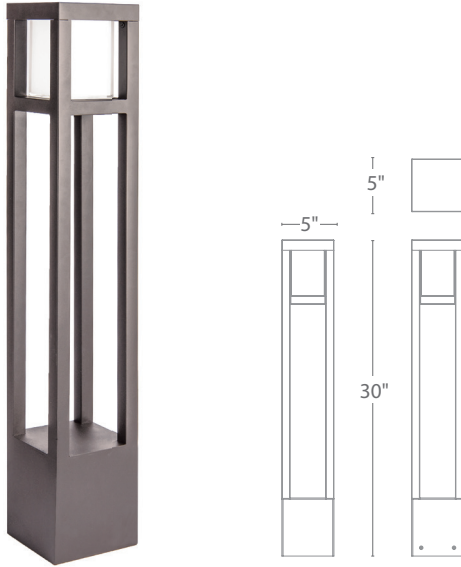

TOWER 12V/120V/277V LED BOLLARD

6621/6622/6623

WAC

LANDSCAPE LIGHTING

Fixture Type:

Catalog Number:

Project: _____

Location: _____

PRODUCT DESCRIPTION

Sleek linear design blends seamlessly into pathways while providing soft, even illumination

FEATURES

- IP66 rated, Protected against powerful water jets
- Factory sealed water tight fixtures
- Mounting accessories included
- UL & cUL 1838 Listed (12V); 1598 Listed (120V/277V)