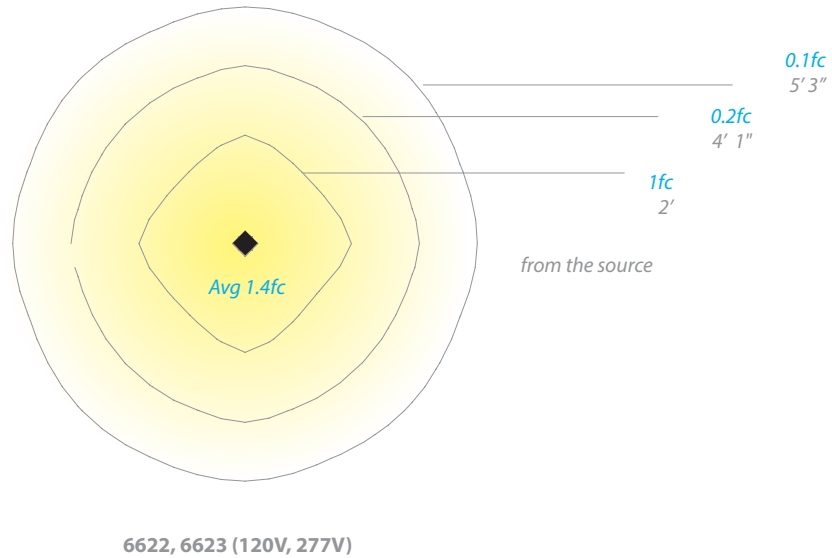

Western Distribution Center
 1750 Archibald Avenue
 Ontario, CA 91760

TOWER 12V/120V/277V LED BOLLARD

6621/6622/6623

WAC

LANDSCAPE LIGHTING

- Recommended spacing for installation :
6621 (12V)
Residential: 12 to 14.5ft
Commercial: 4 to 6.5ft

- Recommended spacing for installation :
6622, 6623 (120V, 277V)
Residential: 16 to 22ft
Commercial: 8 to 11ft

waclighting.com
Phone (800) 526.2588
Fax (800) 526.2585

Headquarters/Eastern Distribution Center
44 Harbor Park Drive
Port Washington, NY 11050