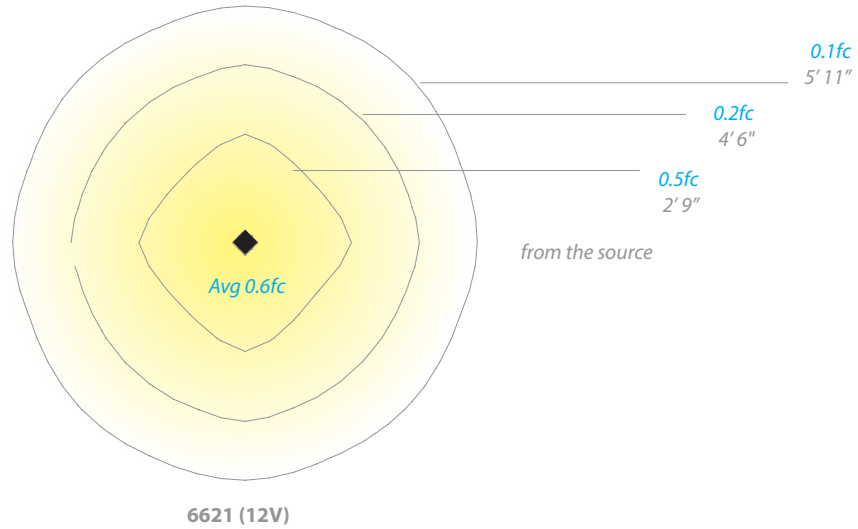

Western Distribution Center
 1750 Archibald Avenue
 Ontario, CA 91760

TOWER 12V/120V/277V LED BOLLARD

6621/6622/6623

WAC

LANDSCAPE LIGHTING

- Recommended spacing for installation :
6621 (12V)
Residential: 12 to 14.5ft
Commercial: 4 to 6.5ft