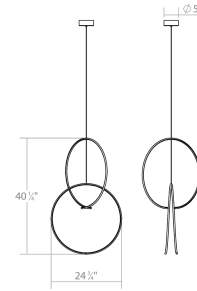

SONNEMAN
A WAY OF LIGHT

 Download

torc™ LED Double Pendant

3152.25

DIMENSIONS

Height	40"
Minimum Height	42"
Maximum Height	114"
Diameter	24.75"
Canopy/Backplate/Base	5"
Hanging Details	6' Adjustable Cord"

ELECTRICAL SPECS

Bulb Type	Integral LED
Bulb Quantity	2
Bulb Included?	Yes
Wattage	34
Initial Lumens	3200
Input Voltage	120-277VAC
CCT	3000K
CRI	90
Power Supply Type	Driver
Power Supply Quantity	1
Power Supply Location	Canopy
Dimming Type	TRIAC/ELV/0-10V

SHIPPING

Carton 1 L x W x H	28" x 28" x 11"
Carton 1 GW	9 lbs.

SHADE 1

Quantity	2
Color	White
Material	Optical Silicone
Height	24"
Diameter	23.5

AVAILABLE FINISHES

Satin White (.03)
Satin Black (.25)

GENERAL LISTINGS