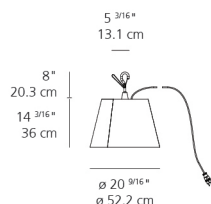

Colors & Finishes

- White (Diffuser)
- Aluminum (Hook)

Materials

- Base and body in aluminum
- Diffuser in Paola Lenti Thua outdoor fabric

Features & Accessories

- Structural elements of Tolomeo floor reinforced for outdoor use
- Lighting source fitted inside a transparent IP65 plastic unit that recalls old lanterns
- Cord length is 16 feet 5 inches (5m)

Dimensions

Packaging

2 Boxes

1 x 9-9/16" x 14-11/16" x 20-15/16" / 5.51 lbs - 24 cm x 37 cm x 53 cm / 2.5 kg

1 x 21-3/4" x 21-3/4" x 15-13/16" / 5.29 lbs - 55 cm x 55 cm x 40 cm / 2.4 kg

Light distribution