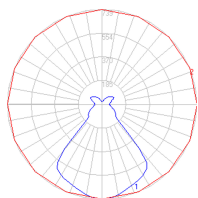

Light distribution

Diffused