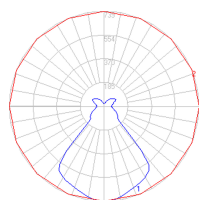

Features & Accessories

- Fully adjustable articulated arm structure
- Interchangeable plug options accommodate most countries electrical outlets

Dimensions

Packaging

4 Boxes

- 1 x 13-11/16" x 7-15/16" x 44-3/16" / 6.39 lbs - 34.5 cm x 20 cm x 112 cm / 2.9 kg
- 1 x 19-3/8" x 19-3/8" x 13" / 1.1 lbs - 49 cm x 49 cm x 33 cm / .5 kg
- 1 x 16-1/4" x 16-1/4" x 4-13/16" / 37.92 lbs - 41 cm x 41 cm x 12 cm / 17.2 kg
- 1 x 16-1/4" x 16-1/4" x 4-13/16" / 38.36 lbs - 41 cm x 41 cm x 12 cm / 17.4 kg

Light distribution

Diffused

Red = Max Cd. Through Vertical plane
Blue = Max Cd. Through Horizontal plane

Luminaire weight

77.61 lbs / 35.2 kg

Warranty

5 year limited warranty