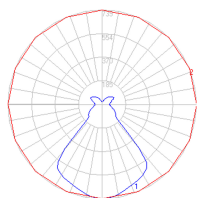

### Dimensions

### Packaging

3 Boxes

1 x 42-5/8" x 16-5/8" x 9-9/16" / 11.02 lbs - 108 cm x 42 cm x 24 cm / 5 kg

1 x 28" x 28" x 4-13/16" / 34.39 lbs - 71 cm x 71 cm x 12 cm / 15.6 kg

1 x 50-7/8" x 1-11/16" x 1-11/16" / 3.31 lbs - 129 cm x 4 cm x 4 cm / 1.5 kg

### Light distribution

Diffused

Red = Max Cd. Through Vertical plane  
Blue = Max Cd. Through Horizontal plane