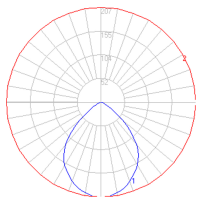

Dimensions

Packaging

3 Boxes

1 x 10-5/16" x 7-9/16" x 33-3/16" / 4 lbs - 26 cm x 19 cm x 84 cm / 1.815 kg

1 x 41-13/16" x 1-11/16" x 1-11/16" / 1.54 lbs - 106 cm x 4 cm x 4 cm / .7 kg

1 x 15-13/16" x 16-1/4" x 4-7/16" / 16.76 lbs - 40 cm x 41 cm x 11 cm / 7.6 kg

Light distribution

Direct

Luminaire weight

17.69 lbs / 8.03 kg

Warranty

5 year limited warranty

Red = Max Cd. Through Vertical plane

Blue = Max Cd. Through Horizontal plane