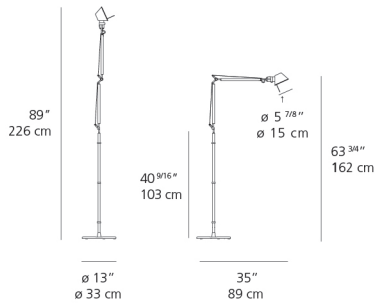

Features & Accessories

- Fully adjustable, articulated arm structure
- Tiltable and rotatable diffuser (90 degrees in both directions)
- Tunable White technology allows color temperature to range from 2,500K to 10,000K
- Interchangeable plug options accommodate most electrical outlets for global diversity

Dimensions

Packaging

3 Boxes

1 x 10-5/16" x 7-9/16" x 33-3/16" / 4 lbs - 26 cm x 19 cm x 84 cm / 1.815 kg

1 x 41-13/16" x 1-11/16" x 1-11/16" / 1.54 lbs - 106 cm x 4 cm x 4 cm / .7 kg

1 x 15-13/16" x 16-1/4" x 4-7/16" / 16.76 lbs - 40 cm x 41 cm x 11 cm / 7.6 kg

Light distribution

Direct

Luminaire weight

17.69 lbs / 8.03 kg

Warranty

5 year limited warranty

Red = Max Cd. Through Vertical plane

Blue = Max Cd. Through Horizontal plane