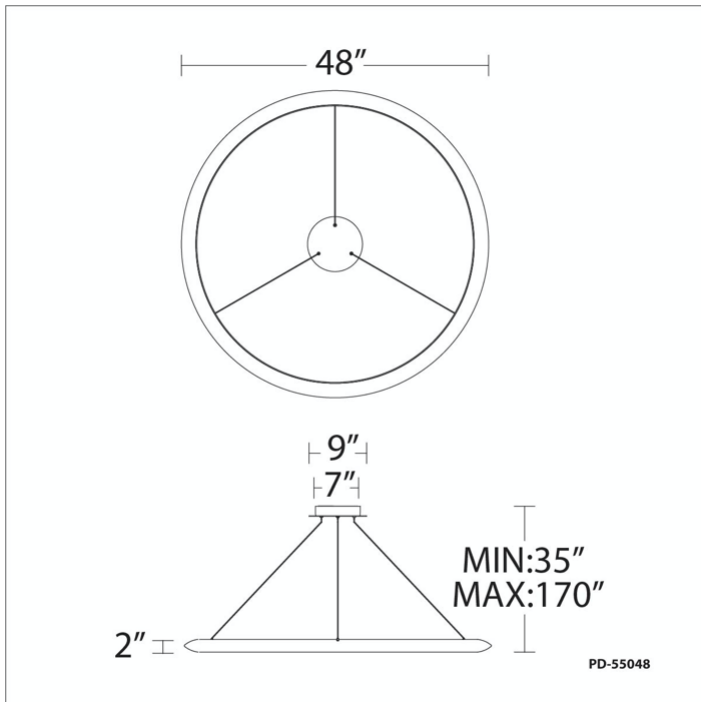

SPECIFICATIONS

Rated Life	50000 Hours
Standards	ETL, cETL,Damp Location Listed, Title 24 JA8: 2019 Compliant
Input	120-277V, 50/60Hz
Dimming	ELV, 0-10V, TRIAC
Color Temp	3500K, 3000K, 2700K
CRI	90
Construction	Aluminum body with PC diffuser