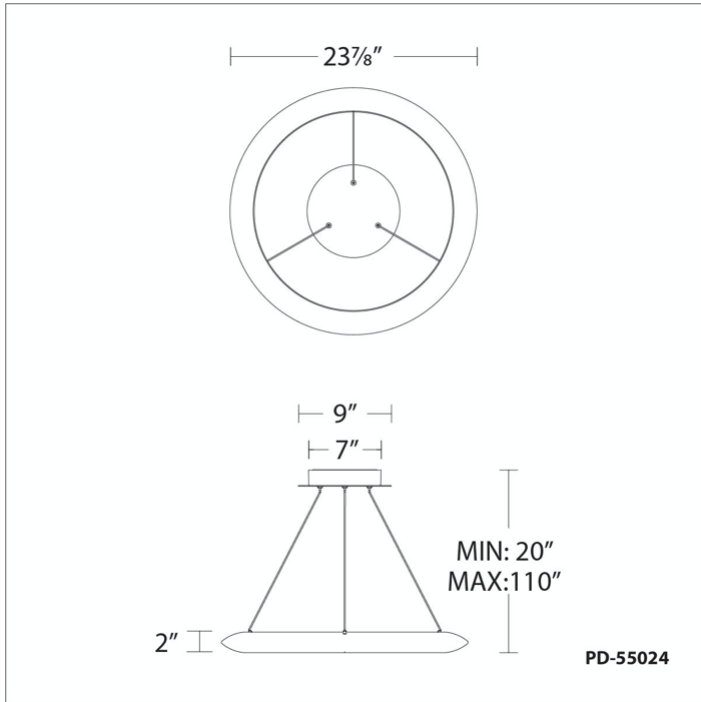

SPECIFICATIONS

Rated Life	50000 Hours
Standards	ETL, cETL,Damp Location Listed, Title 24 JA8: 2019 Compliant
Input	120-277V, 50/60Hz
Dimming	ELV, 0-10V, TRIAC
Color Temp	3500K, 3000K, 2700K
CRI	90
Construction	Aluminum body with PC diffuser