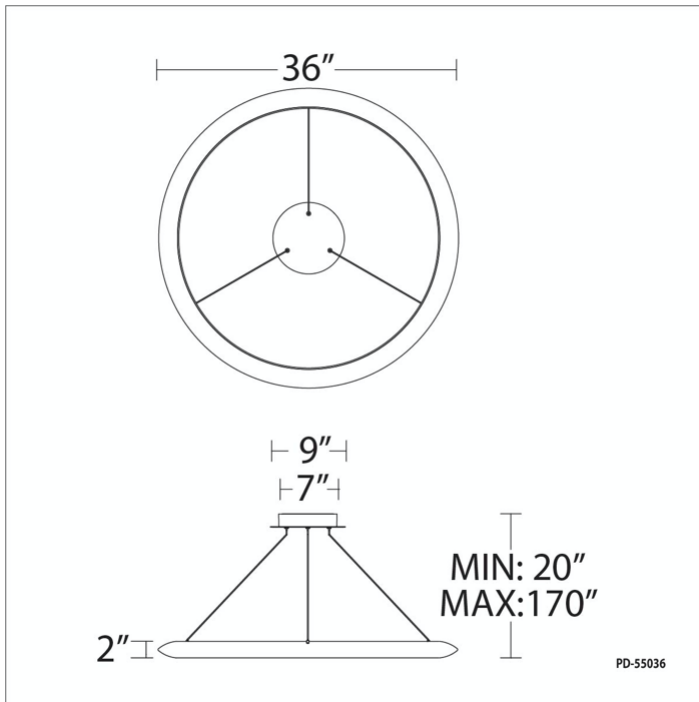

SPECIFICATIONS

Rated Life	50000 Hours
Standards	ETL, cETL,Damp Location Listed, Title 24 JA8: 2019 Compliant
Input	120-277V, 50/60Hz
Dimming	ELV, 0-10V, TRIAC
Color Temp	3500K, 3000K, 2700K
CRI	90
Construction	Aluminum body with PC diffuser