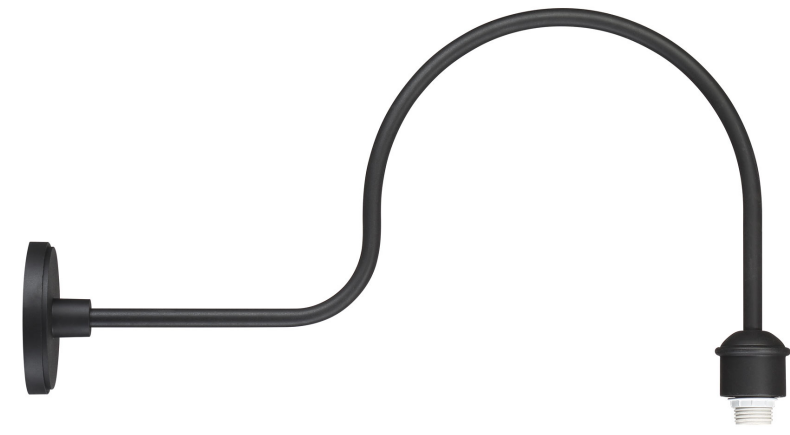

MINKA LAVERY®

Item # 7973-30B-66	UPC Code: 747396112077
Product Family Name: RLM	Finish: Sand Black
Category:	Category Type: Accessory
Certification 3057374	
Patents:	
Notes:	

Image File Name: 7973-30B-66.jpg

MEASUREMENTS

Width: 6	Length: 30	Height: 15.75	Extension: 30
Height Adjustable: No	Min Overall Height:	Max Overall Height:	Slope: No
Wire Length: 7 INCH	Chain Length:	Safety Cable Included: No	Net Weight: 3.68
Canopy Width:	Canopy Height:	Canopy Length:	Center to Bottom: 3.0
Backplate Width: 6.75	Backplate Height: 6.0	Center to Top: 12.75	

No. of Bulbs: 0	Light Type: A-19			
Max Bulb Wattage: 100	Socket: E26			
Dimmable: Yes	Ballast:	Rated Life Hours:	Photocell Included: No	Bulb/LED Included: N
Bulb/LED Included:	Color Temp.:	CRI:	Initial Lumens:	Delivered Lumens: