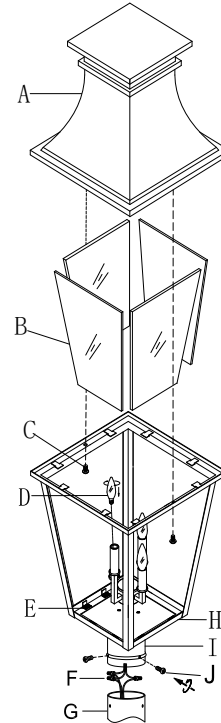

## PREPARING FOR INSTALLATION (Fig. 1)

1. Shut off power at the fuse box or circuit breaker box and remove the old fixture including the mounting hardware.
2. Carefully unpack your new fixture and lay out all the parts in a clear area. Take care not to misplace any small parts necessary for installation.

## CONNECTING THE WIRES (Fig. 2)

3. While supporting fixture, connect electrical wires as shown in Fig. 2, making sure all wire connectors (F) are secured. If your post has a ground wire (green or bare copper), connect fixture ground wire to it. If not, consult your electrician for proper grounding.
4. After wires are connected, tuck them carefully inside post cup (G) (not included).

## COMPLETING THE INSTALLATION (Fig. 1)

5. Attach post (I) to post cup (G) with set screws (J).
6. Install glass panels (B) into holder of fixture body (H) and secure with tabs (E) on top and bottom.
7. Install (4) four candelabra base bulbs (D) up to 60 watts or CFL or LED equivalent (not included) in accordance with the fixture specification. **—DO NOT EXCEED THE MAXIMUM WATTAGE RATING! (NE PAS DEPASSER LA PUISSANCE NOMINALE MAXIMALE!)**
8. Place cover (A) onto fixture body (H) and secure with screws (C).

Your installation is now complete. Return power and test the fixture.

**IMPORTANT: FIXTURE SHOULD BE INSTALLED BY A QUALIFIED ELECTRICIAN TO ENSURE PROPER WIRING AND INSTALLATION.**

Fig. 1

Glass# [G7992](#) for 7995, Glass# [G7993](#) for 7996