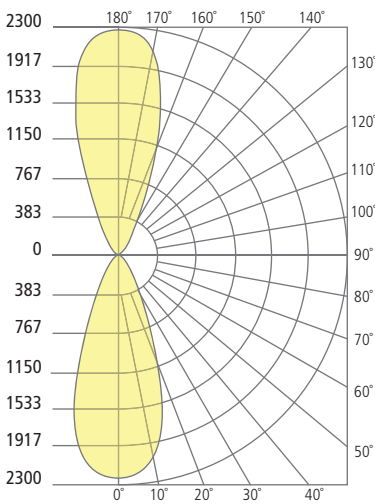

*N, W = DOWNLIGHT ONLY (DO); NN, WW, NW = UP AND DOWNLIGHT ONLY (UD)

TEGEL 12 WALL SCONCE

Tegel 12

PHOTOMETRICS*

*For latest photometrics, please visit www.techlighting.com/OUTDOOR

TEGEL 12 UP/DOWN

Total Lumen Output: 2346
 Total Power: 29.2
 Luminaire Efficacy: 80.2
 Color Temp: 3000K
 CRI: 80+
 BUG Rating: BI-U5-G0

TEGEL 12 DOWN

Total Lumen Output: 1212
 Total Power: 15.6
 Luminaire Efficacy: 77.7
 Color Temp: 3000K
 CRI: 80+
 BUG Rating: BI-U0-G0

PROJECT INFO

FIXTURE TYPE & QUANTITY

JOB NAME & INFO

NOTES

© 2020 Tech Lighting, L.L.C. All rights reserved. The "Tech Lighting" graphic is a registered trademark. Tech Lighting reserves the right to change specifications for product improvements without notification.