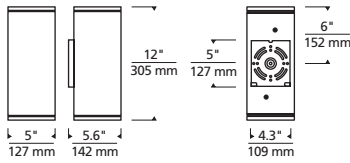

* Visit techlighting.com for specific warranty limitations and details.

TEGEL 12
shown in gray

TEGEL 12
shown in charcoal

TEGEL 12
shown in bronze

TEGEL 12
shown in black

ORDERING INFORMATION

PRODUCT	CRI/CCT	LENGTH	BEAM SPREAD*	LENS	FINISH	FUNCTION	VOLTAGE	OPTIONS
7000WTEG	827 80 CRI, 2700K	12 12"	N 10° NARROW	C CLEAR	B BLACK	DO DOWNLIGHT ONLY	UNV 120V-277V	NONE
	830 80 CRI, 3000K		W 36° WIDE		Z BRONZE	UD UPLIGHT / DOWNLIGHT		PC BUTTON PHOTOCONTROL
	840 80 CRI, 4000K		NN 10° UP AND DOWN		H CHARCOAL	SP SURGE PROTECTION		
			WW 36° UP AND DOWN		Y GRAY	PCSP BUTTON PHOTOCONTROL & SURGE PROTECTION		
		NW 10° AND 36°						

*N, W = DOWNLIGHT ONLY (DO); NN, WW, NW = UP AND DOWNLIGHT ONLY (UD)

TEGEL 12 WALL SCONCE

Tegel 12

PHOTOMETRICS*

*For latest photometrics, please visit www.techlighting.com/OUTDOOR

TEGEL 12 UP/DOWN

Total Lumen Output: 2346
 Total Power: 29.2
 Luminaire Efficacy: 80.2
 Color Temp: 3000K
 CRI: 80+
 BUG Rating: BI-U5-G0