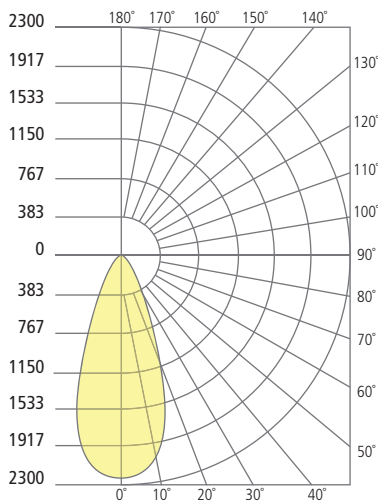

*N, W = DOWNLIGHT ONLY (DO); NN, WW, NW = UP AND DOWNLIGHT ONLY (UD)

TEGEL 12 WALL SCONCE

Tegel 12

PHOTOMETRICS*

*For latest photometrics, please visit www.techlighting.com/OUTDOOR

TEGEL 12 UP/DOWN

Total Lumen Output: 2346
 Total Power: 29.2
 Luminaire Efficacy: 80.2
 Color Temp: 3000K
 CRI: 80+
 BUG Rating: BI-U5-G0

TEGEL 12 DOWN

Total Lumen Output: 1212
 Total Power: 15.6
 Luminaire Efficacy: 77.7
 Color Temp: 3000K
 CRI: 80+
 BUG Rating: BI-U0-G0

PROJECT INFO

FIXTURE TYPE & QUANTITY

JOB NAME & INFO

NOTES

© 2020 Tech Lighting, L.L.C. All rights reserved. The "Tech Lighting" graphic is a registered trademark. Tech Lighting reserves the right to change specifications for product improvements without notification.