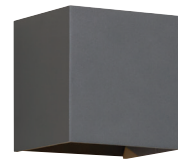

With its unassuming minimalist profile, The Vex outdoor LED wall sconce features up and down lighting and delivers a wide range of optical control and illumination options in a unique and deceptively simple design. Independent, up and down beam angles from 10° - 120° are achieved with simple tool-free adjustment. Beams can be set symmetric or asymmetric in both directions and are lockable. Angle markers ensure consistent and precise aiming and adjustment from fixture to fixture. Vex is ideal for indoor or outdoor accent lighting, ambient and/or wayfinding applications where beam angle is critical and/or being used to add dramatic effects. For a coordinated look, additional sizes available.

SHIPS WITH OPTIONAL ACRYLIC COVER FOR PROTECTION AGAINST OUTDOOR DEBRIS.

VEX
shown in black

VEX
shown in bronze

VEX
shown in charcoal

VEX
shown in white

Vex Wall Sconce

PHOTOMETRICS*

*For latest photometrics, please visit www.techlighting.com/OUTDOOR