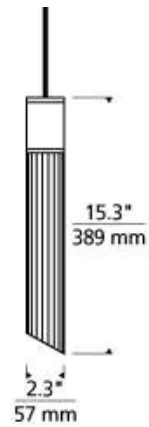

Satin Nickel

LAMPING

Includes 6 watt, 500 gross lumens, 3000K, replaceable LED module. Ships with six feet of field-cutable suspension cable. Dimmable with low-voltage electronic or magnetic dimmer (based on transformer).

Note: MP includes 4" Round Flush Canopy.
All finishes include satin nickel cable and system connectors for MO & MO2.

700 _____ TBR _____

JOB NAME _____

NOTES _____

TIBOR PENDANT

SPECIFICATIONS

| | |
|-------------------------------|-------------|
| HARDWARE MATERIAL | Metal |
| SHADE MATERIAL | Glass |
| NET WEIGHT | 5.25 lbs |
| HEIGHT | 15.3in |
| WIDTH | 2.3in |
| LENGTH | 2.3in |
| UP LIGHT / DOWN LIGHT / BOTH? | |
| WET LISTED | |
| DAMP LISTED | |
| DRY LISTED | |
| MIN. HANGING HEIGHT | 21.8in |
| MAX HANGING HEIGHT | 87.8in |
| SLOPED CEILING ADAPTABLE? | Yes 45° Max |
| GENERAL LISTING | ETL Listed |
| INCLUDES | |