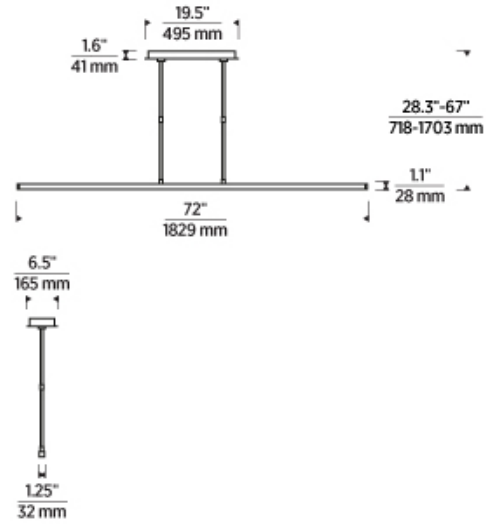

LAMPING

Includes 30 watts, 2700 total delivered lumens, 2700K LED module. Dimmable with most LED compatible ELV, TRIAC and 0-10V dimmers. Ships with (8) 12" and (4) 6" rigid stems in coordinating finish. Can be installed on a sloped ceiling up to 15°. 120V-277V.

Black

Black

Natural Brass

ORDERING INFORMATION

700LSSTG	LENGTH (A)	FINISH	LAMP
	72 72"	NB NATURAL BRASS B NIGHTSHADE BLACK	-LED927 INTEGRATED LED 90 CRI 2700K 120V-277V UNV

700LSSTG _____

JOB NAME _____

NOTES _____

STAGGER 72 LINEAR SUSPENSION

SPECIFICATIONS

HARDWARE MATERIAL	Metal
SHADE MATERIAL	Acrylic
NET WEIGHT	14.5 lbs
HEIGHT	1.1in
WIDTH	1.3in
LENGTH	72in
UP LIGHT / DOWN LIGHT / BOTH?	
WET LISTED	
DAMP LISTED	Yes
DRY LISTED	
MIN. HANGING HEIGHT	28.3in
MAX HANGING HEIGHT	67in
TOTAL CORD LENGTH	
TOTAL STEM LENGTH	Up to 120in
STEM QTY	12
SLOPED CEILING ADAPTABLE?	Yes 15° Max
GENERAL LISTING	ETL Listed
INCLUDES	