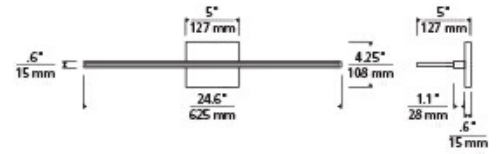

Chrome

Nightshade Black

Plated Brass

Satin Nickel

To view all available finish options, please visit techlighting.com

ORDERING INFORMATION

700BCSPAN SHAPE OR SIZE	LENGTH (A)	FINISH	LAMP
B DIRECT/INDIRECT	2.24"	C CHROME	-LED930 INTEGRATED LED 90 CRI 3000K 120V
		B NIGHTSHADE BLACK	-LED930 LED 90 CRI 3000K 120V
		BR PLATED BRASS	-LED930-277 INTEGRATED LED 90 CRI 3000K 277V
		S SATIN NICKEL	-LED930-277 LED 90 CRI 3000K 277V

700BCSPAN _____

JOB NAME _____

NOTES _____

SPAN 24 BATH

SPECIFICATIONS

HARDWARE MATERIAL	Metal
SHADE MATERIAL	Acrylic
NET WEIGHT	4 lbs
HEIGHT	4.2in
WIDTH	5.5in
LENGTH	24.6in
WET LISTED	
DAMP LISTED	
DRY LISTED	
GENERAL LISTING	ETL Listed
INCLUDES	